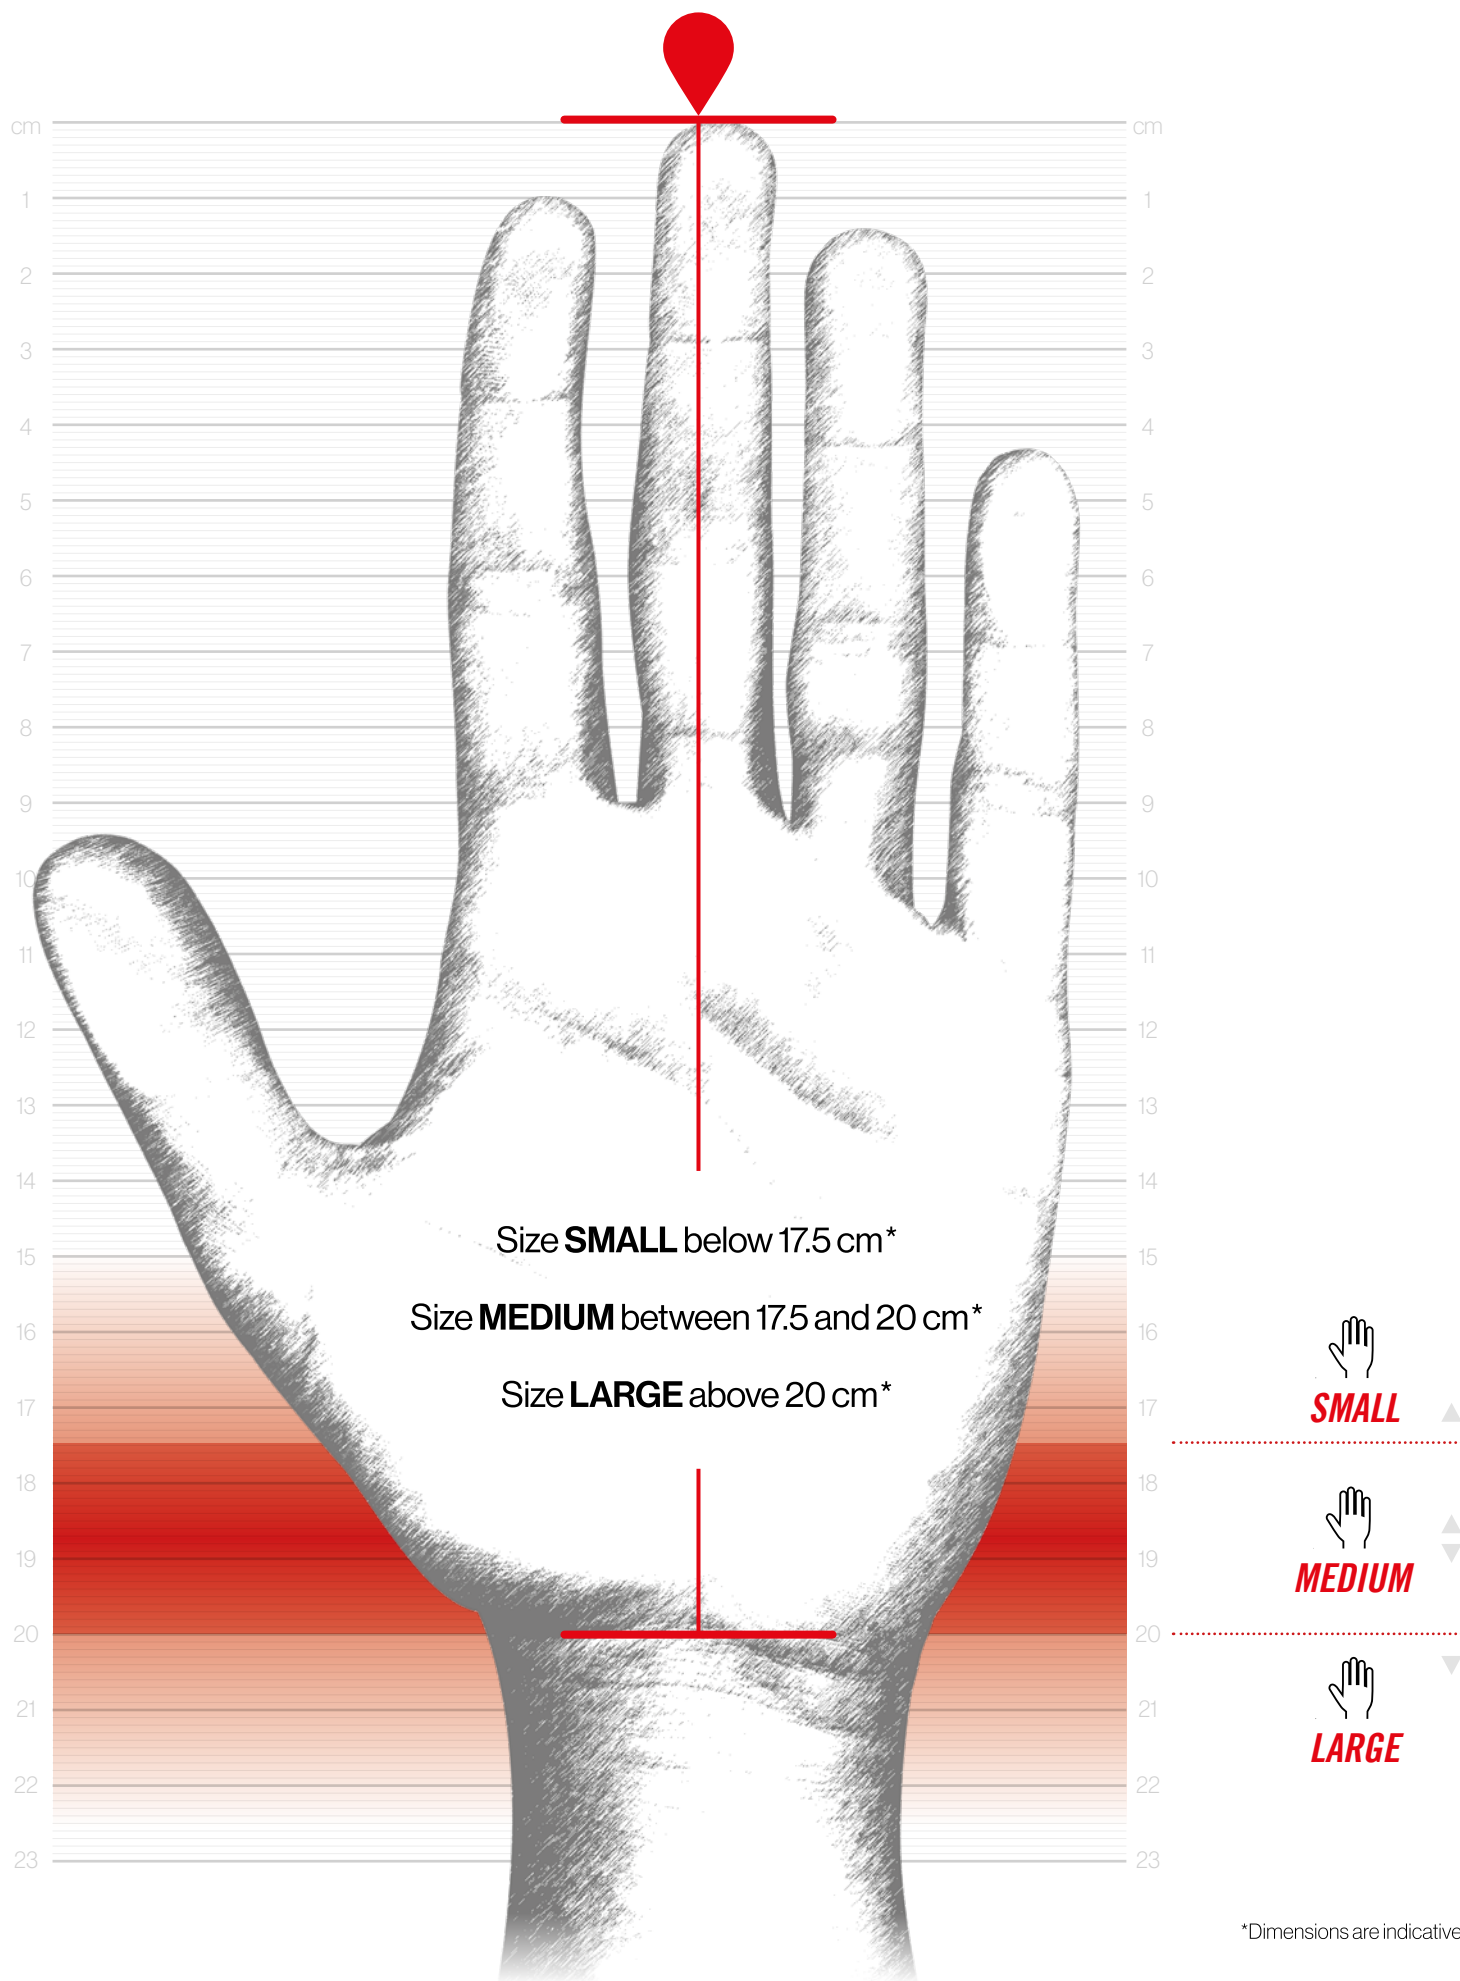

PRODUCT SELECTOR

Measure your hand from the tip of your middle finger to the base of your palm and determine your recommended tool size.

Now pick up a FELCO tool with your size & try!

SMALL

FELCO 14

FELCO 15