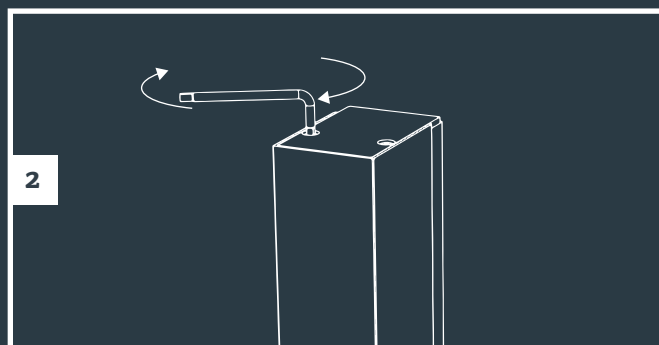

EVO DOWN DARK

100-230V

10

11

power on

12

in-lite®

www.in-lite.com