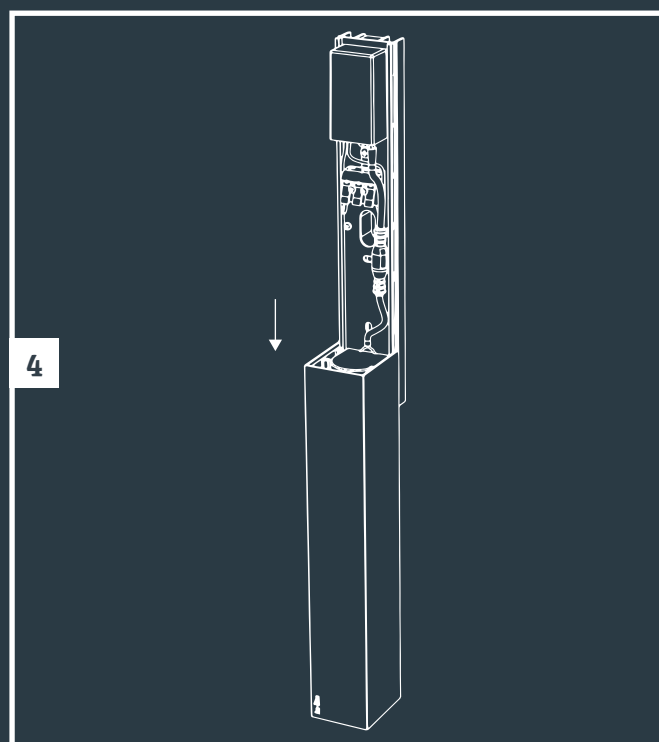

EVO DOWN DARK

100-230V

10

11

power on

12

in-lite®

www.in-lite.com